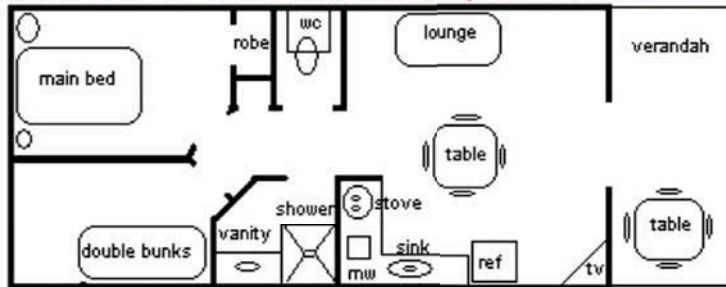

Rainbow Waters

HOLIDAY PARK

Villas & Cabins do not contain linen, pillows, blankets & towels

2 Bedroom Ensuite villa 11-12-13-14-15-16-17-18 - Air Conditioned
 Nightly rate \$105 for 2 people 11, 12, 13, 14, 15, 5 Birth.
 \$8 for extras over 3yrs. \$10 extra for Adults

OFF PEAK RATES ONLY

2 Room Ensuite Cabin 1-2-3-4 - Air Conditioned
 Nightly Rate \$90 for 2 people \$8 for extras over 3yrs
 \$10 extra for Adults.

Park Cabin - Fan only
 \$60 2 P \$8 for extras
 \$10 extra for Adults.

Ensuite Cabin 7-8-9-10 - Fan only

Open Plan

Ensuite Cabin 5-6 - Coin Operated Air Conditioner

Nightly rate \$75 for ^{open plan} 2 people \$8 for extras over 3 yrs \$10 extra for Adults.
 All main beds are Double Bed size