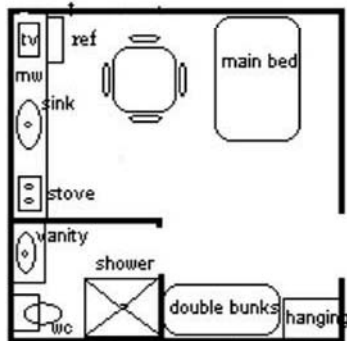

Rainbow Waters

HOLIDAY PARK

Villas & Cabins do not contain linen, pillows, blankets & towels

2 Bedroom Ensuite villa 11-12-13-14-15-16-17-18 - Air Conditioned
 Nightly rate \$105 for 2 people 11, 12, 13, 14, 15, 5 Birth.
 \$8 for extras over 3yrs. \$10 extra for Adults

OFF PEAK RATES ONLY

2 Room Ensuite Cabin 1-2-3-4 - Air Conditioned
 Nightly Rate \$90 for 2 people \$8 for extras over 3yrs
 \$10 extra for Adults.

Park Cabin - Fan only
 \$60 2 P \$8 for extras
 \$10 extra for Adults.

Ensuite Cabin 7-8-9-10 - Fan only

Open Plan

Ensuite Cabin 5-6 - Coin Operated Air Conditioner

Nightly rate \$75 for ^{open plan} 2 people \$8 for extras over 3 yrs \$10 extra for Adults.
 All main beds are Double Bed size