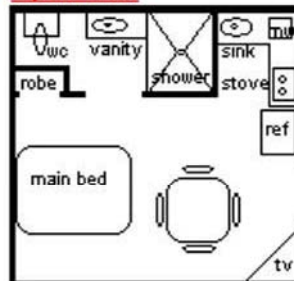

Rainbow Waters

HOLIDAY PARK

Villas & Cabins do not contain linen, pillows, blankets & towels

2 Bedroom Ensuite villa 11-12-13-14-15-16-17-18 - Air Conditioned
 Nightly rate \$105 for 2 people 11, 12, 13, 14, 15, 5 Birth.
 \$8 for extras over 3yrs. \$10 extra for Adults

OFF PEAK RATES ONLY

2 Room Ensuite Cabin 1-2-3-4 - Air Conditioned
 Nightly Rate \$90 for 2 people \$8 for extras over 3yrs
 \$10 extra for Adults.

Park Cabin - Fan only
 \$60 2 P \$8 for extras
 \$10 extra for Adults.

Ensuite Cabin 7-8-9-10 - Fan only

Open Plan

Ensuite Cabin 5-6 - Coin Operated Air Conditioner

Nightly rate \$75 for ^{open plan} 2 people \$8 for extras over 3 yrs \$10 extra for Adults.
 All main beds are Double Bed size