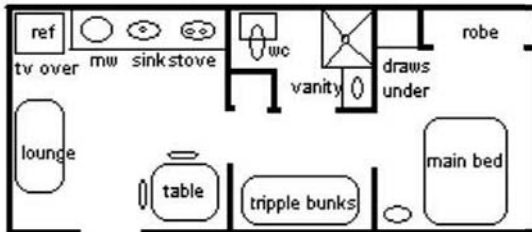

Rainbow Waters

HOLIDAY PARK

Villas & Cabins do not contain linen, pillows, blankets & towels

2 Bedroom Ensuite villa 11-12-13-14-15-16-17-18 - Air Conditioned
 Nightly rate \$105 for 2 people 11, 12, 13, 14, 15, 5 Birth.
 \$8 for extras over 3yrs. \$10 extra for Adults

OFF PEAK RATES ONLY

2 Room Ensuite Cabin 1-2-3-4 - Air Conditioned
 Nightly Rate \$90 for 2 people \$8 for extras over 3yrs
 \$10 extra for Adults.

Park Cabin - Fan only
 \$60 2 P \$8 for extras
 \$10 extra for Adults.

Ensuite Cabin 7-8-9-10 - Fan only

Open Plan

Ensuite Cabin 5-6 - Coin Operated Air Conditioner

Nightly rate \$75 for ^{open plan} 2 people \$8 for extras over 3 yrs \$10 extra for Adults.
 All main beds are Double Bed size