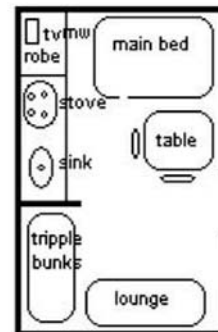

Rainbow Waters

HOLIDAY PARK

Villas & Cabins do not contain linen, pillows, blankets & towels

2 Bedroom Ensuite villa 11-12-13-14-15-16-17-18 - Air Conditioned
 Nightly rate \$105 for 2 people 11, 12, 13, 14, 15, 5 Birth.
 \$8 for extras over 3yrs. \$10 extra for Adults

OFF PEAK RATES ONLY

2 Room Ensuite Cabin 1-2-3-4 - Air Conditioned
 Nightly Rate \$90 for 2 people \$8 for extras over 3yrs
 \$10 extra for Adults.

Park Cabin - Fan only
 \$60 2 P \$8 for extras
 \$10 extra for Adults.

Ensuite Cabin 7-8-9-10 - Fan only

Open Plan

Ensuite Cabin 5-6 - Coin Operated Air Conditioner

Nightly rate \$75 for ^{open plan} 2 people \$8 for extras over 3 yrs \$10 extra for Adults.
 All main beds are Double Bed size